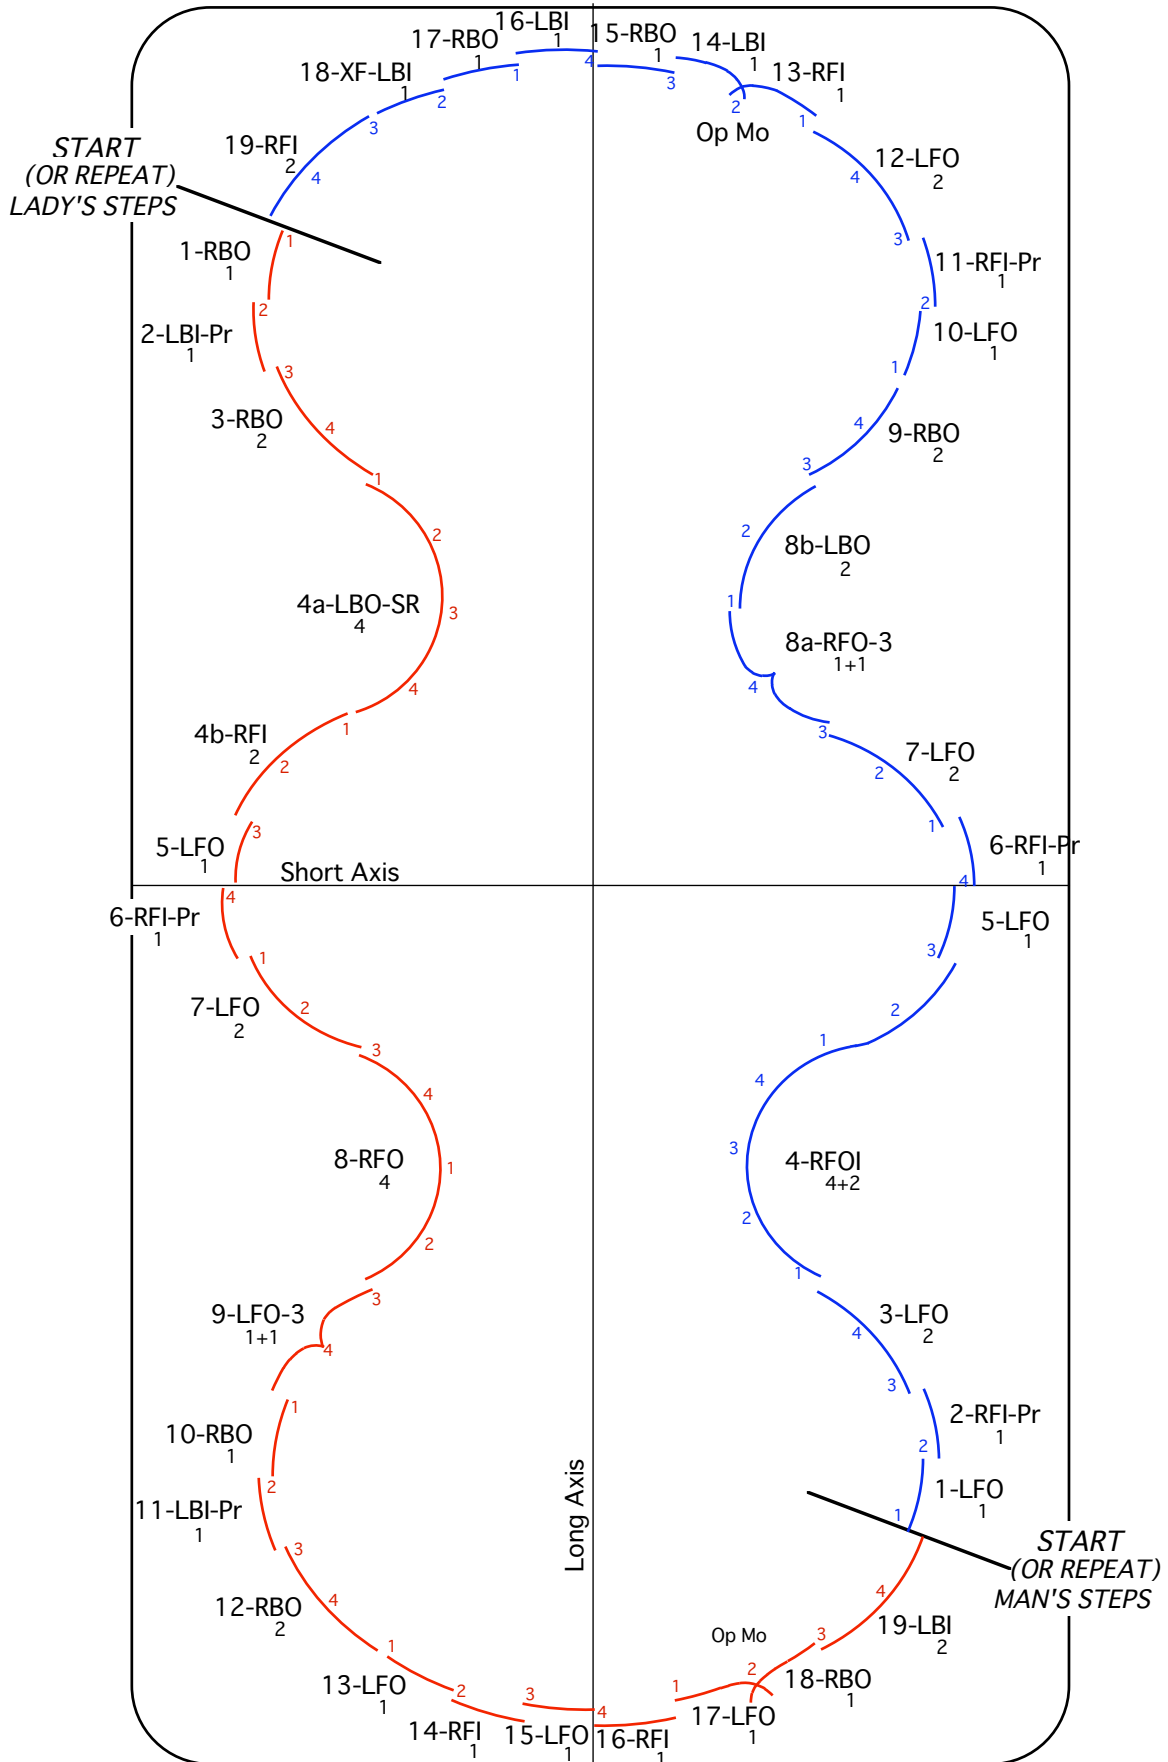

Ten-Fox

Set Pattern Dance

LFO : Left Forward Outside Edge
 LFI : Left Forward Inside Edge
 RFO : Right Forward Outside Edge
 RFI : Right Forward Outside Edge

LBO : Left Backward Outside Edge
 LBI : Left Backward Inside Edge
 RBO : Right Backward Outside Edge
 RBI : Right Backward Outside Edge

Pr : Progressive(run)
 3 : Three turn
 Op Mo : Open Mohawk
 XF : Cross Step in Front